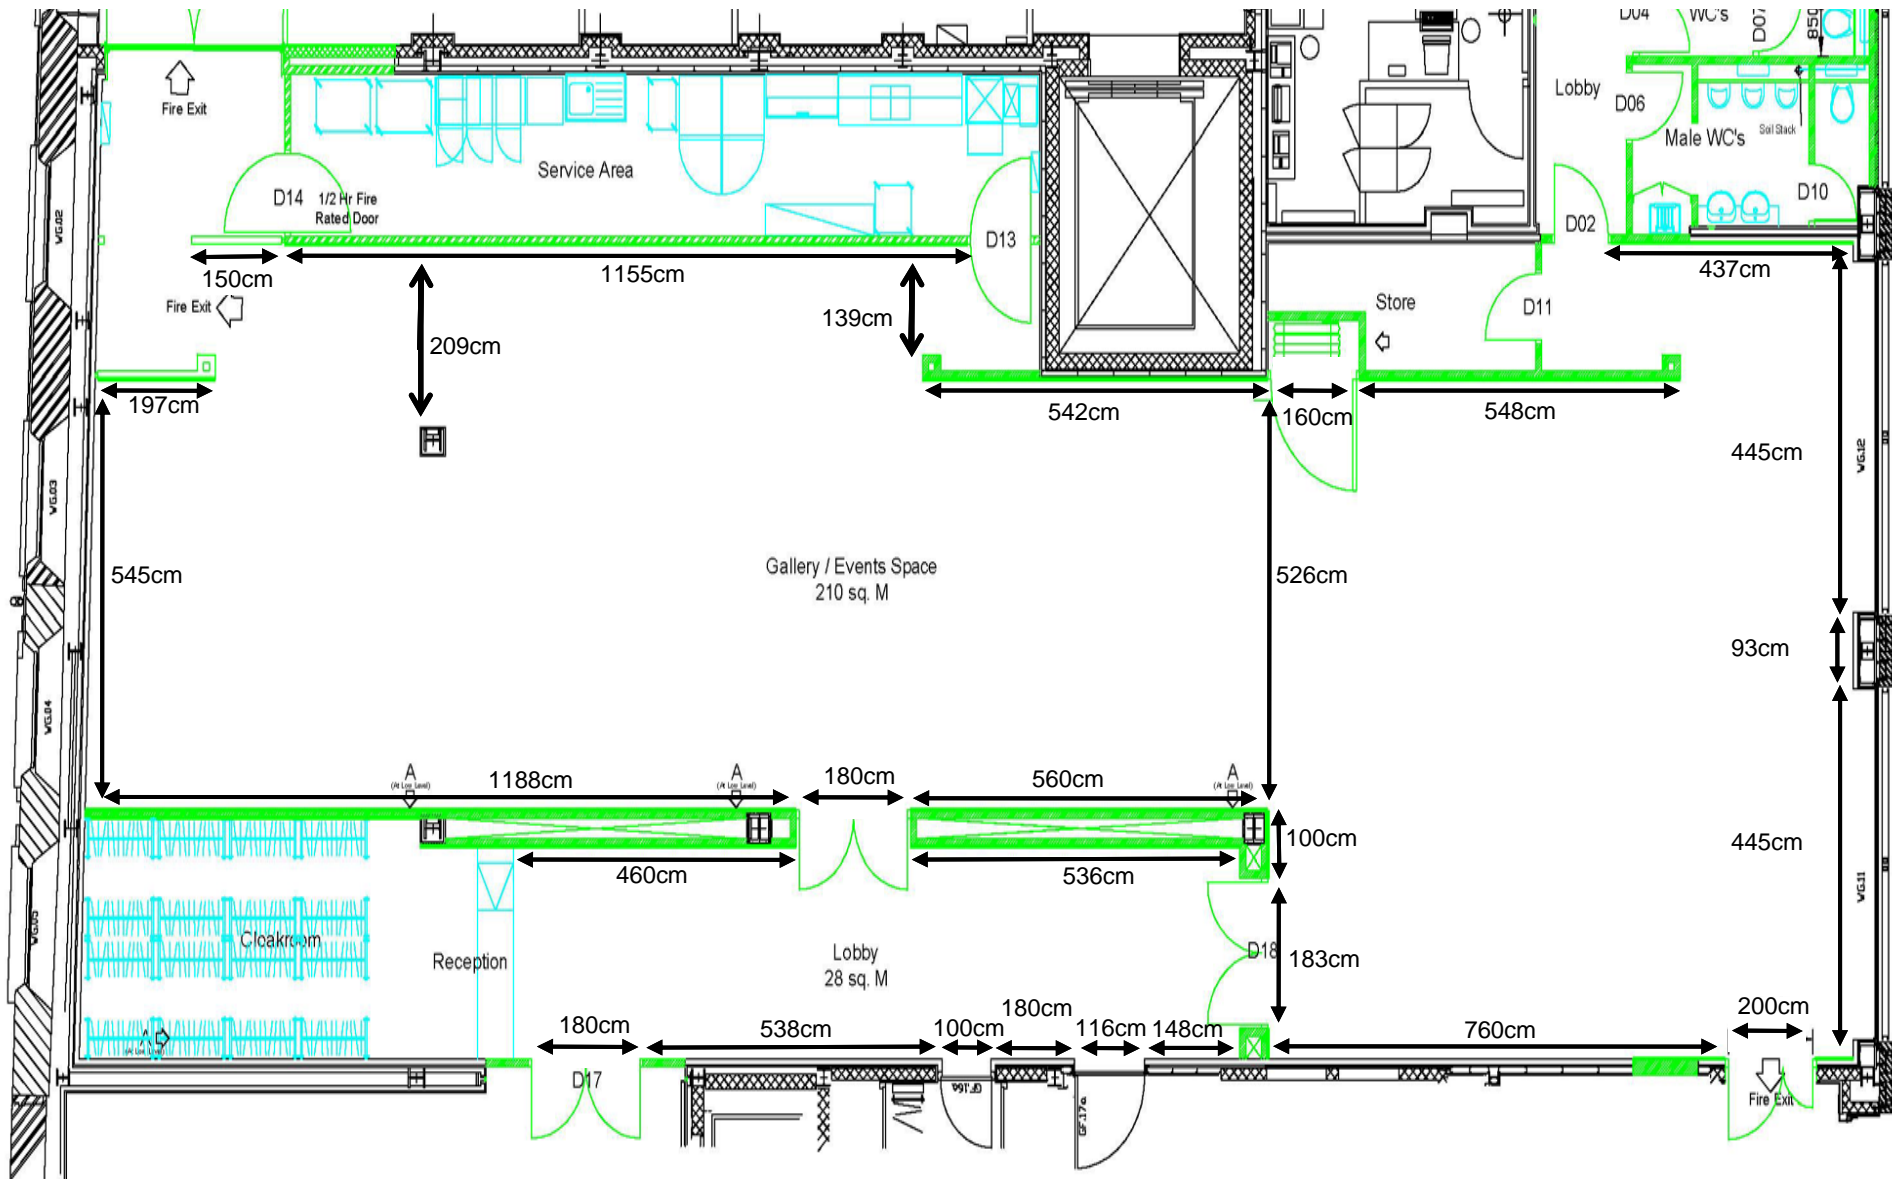

# Gallery Floor Plan with measurements

Gallery Ceiling Height: Approx. 2.65m

Not to scale. For reference purposes only.