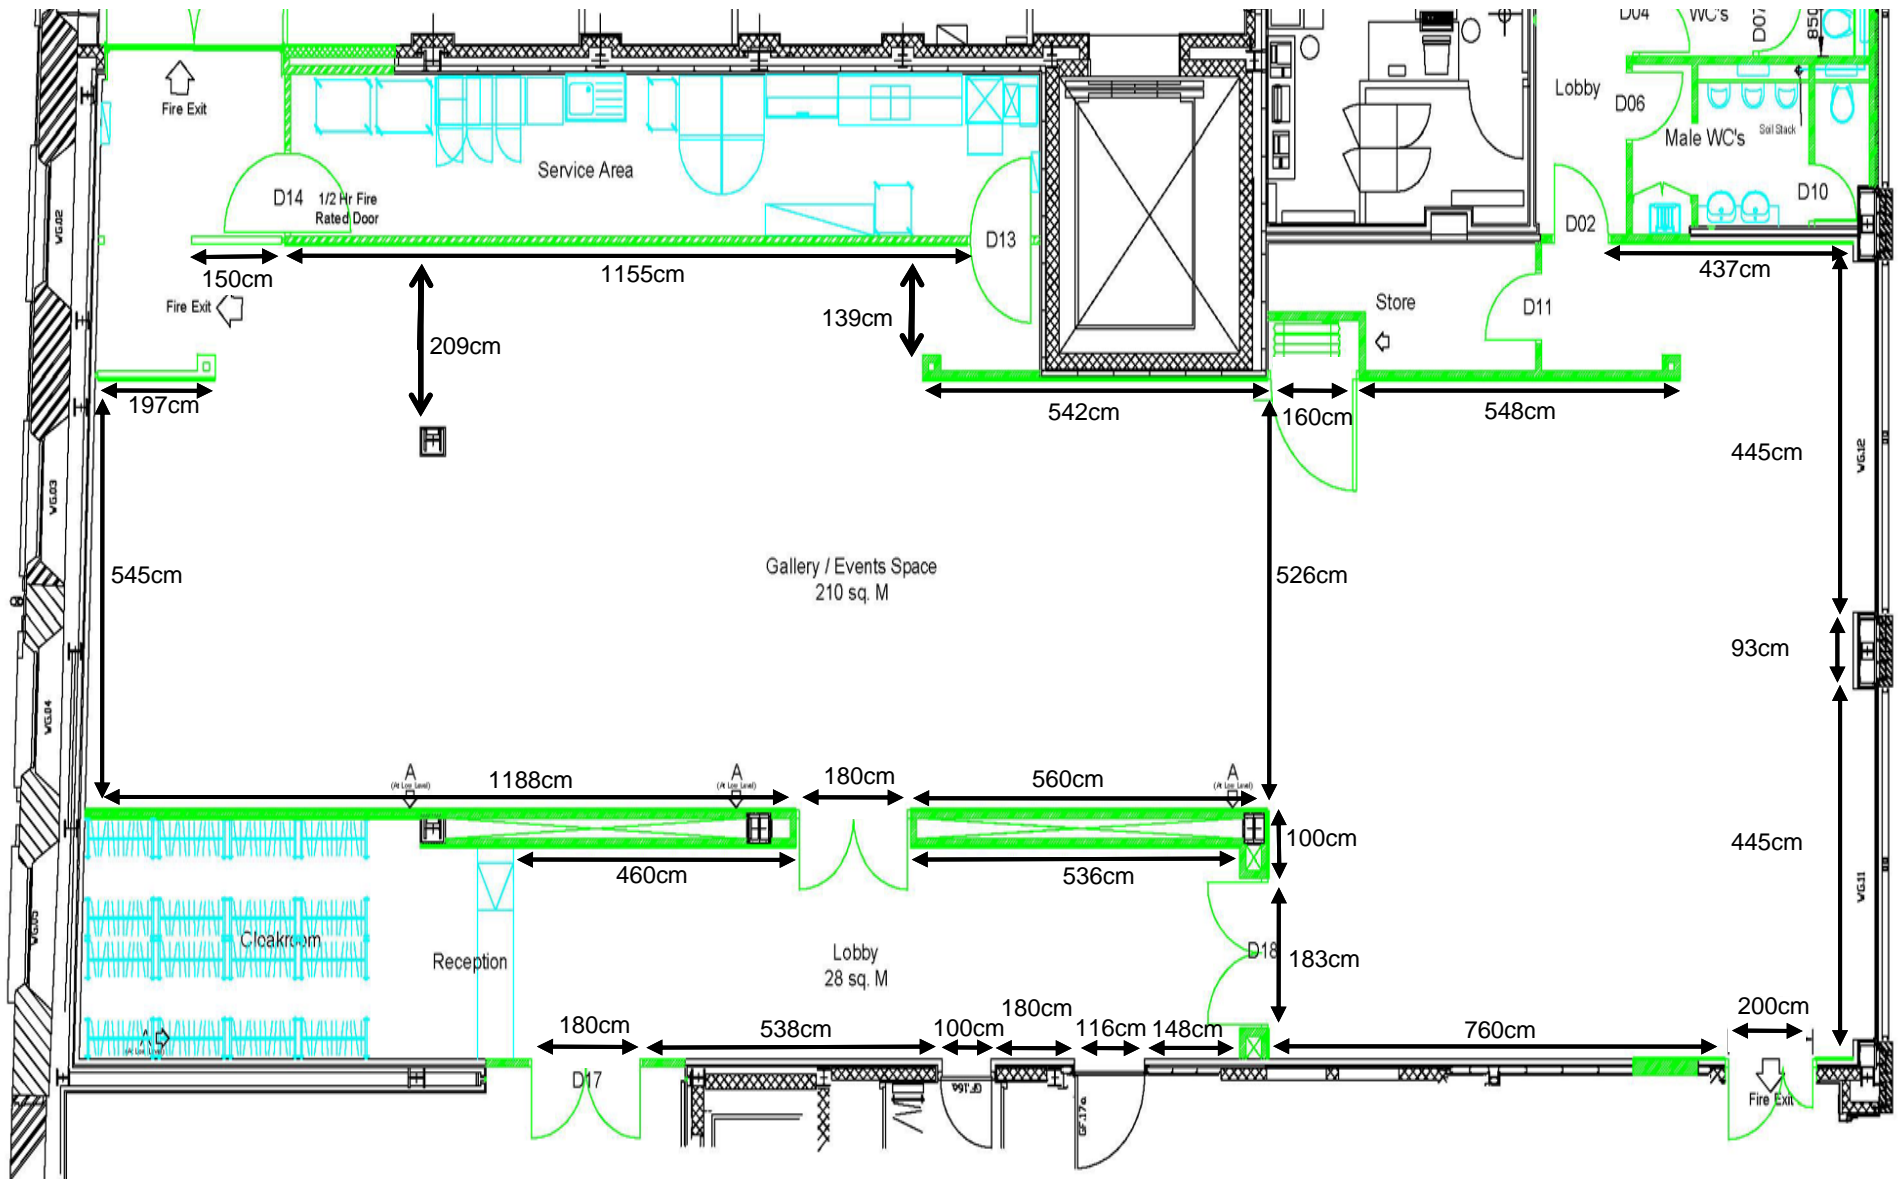

# Gallery Floor Plan with measurements

Gallery Ceiling Height: Approx. 2.65m

Not to scale. For reference purposes only.